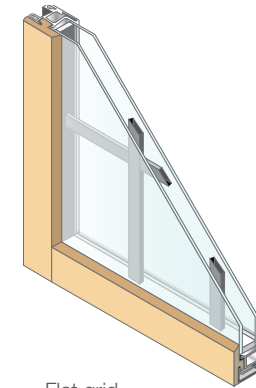

It's all in the *Details*

Between the glass grids

(available only in Fog, Frost, Harmony and Bark exterior colors)

Flat grid