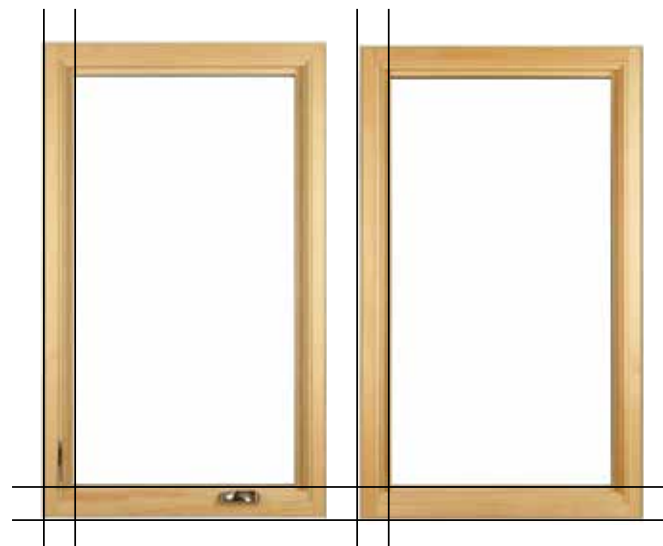

Decorative Glass

Simulated Divided Lites

Flush Tilt Latches

Perfectly detailed with even sight lines

Essence Series windows give you the option of creating even sight lines throughout your home.

Picture windows are available in casement, awning, slider and double hung frames that create a clean, consistent look when used in combinations.