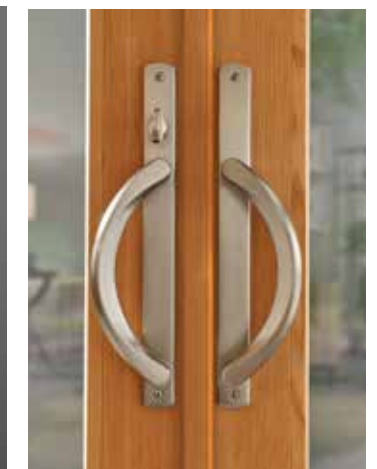

Douglas Fir

Natural Pine

Primed Pine

Complete the look with *Hardware*

Folding nesting operating handles and slim line sash locks are standard on casements and awnings. The double hung and slider windows come with integrated latches and you can choose between the sleek and innovative Milgard SmartTouch® lock or the traditional look of a spoon lock.

Casement and Awning Operator and Sash Lock

SmartTouch® Lock for Double Hung and Horizontal Slider

Optional Spoon Lock for Double Hung and Horizontal Slider

Expression Door Handle (standard) in Brushed Chrome

Elegance Door Handle (upgrade) in Oil Rubbed Bronze

Evolution Door Handle (upgrade) in Satin Nickel

Sliding Door Handle in Satin Nickel

All window and door hardware is available in these five finishes.

Door hardware finishes.