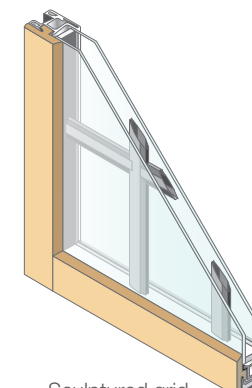

Sculptured grid

Simulated Divided Lites

Grid Patterns

Grids come in Standard, Valance and Perimeter styles in a seemingly endless array of combinations.

Decorative Glass

For rooms, such as the bathroom, where you want a little more privacy, we offer glass options in these and more styles.

Obscure glass for privacy or decorative flair: